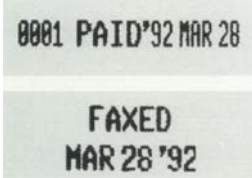

Global Time Systems

PIX 3000 Electronic Time Clock

Set it and Forget it

- ◆ Fast, easy setup of date, time and print format
- ◆ Year 2000 Compliance with four-digit year imprint
- ◆ Perpetual calendar automatically advances year, month and date
- ◆ Automatically adjusts for Daylight Saving Time
- ◆ Built-in battery backup maintains clock and program data and is fully operational for 72 hours or 400 punches during power failure
- ◆ Consecutive numbering
- ◆ Programmable alphanumeric imprint
- ◆ Selectable character size (approx. 20 per line or 14 per line)

- ◆ Selectable imprint order
- ◆ Quartz clock accuracy
- ◆ Easy to replace ribbon cartridge

Optional Features

- ◆ Master/slave synchronization and signal output (20 max.)

Global Time Systems

442 Goebel Ct.
 Ft. Wright, Ky. 41011
 1 (859) 261-9300
 Fax: 1 (859) 261-1418