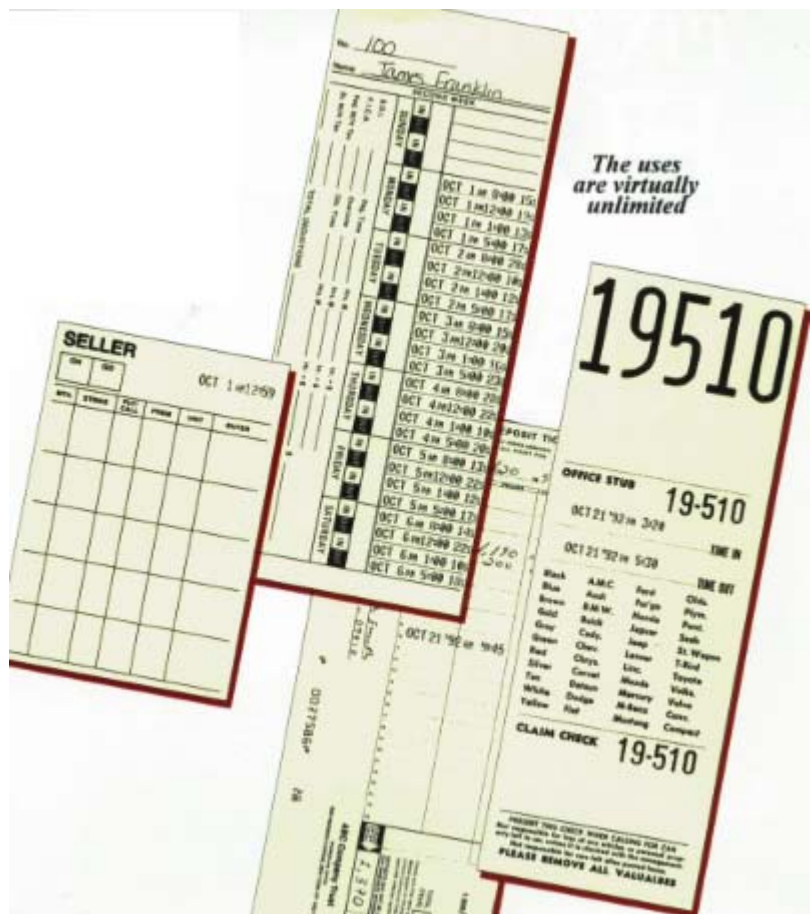

Global Time Systems

PIX 3000 Electronic Time Clock

Set it and Forget it

- ◆ Fast, easy setup of date, time and print format
- ◆ Year 2000 Compliance with four-digit year imprint
- ◆ Perpetual calendar automatically advances year, month and date
- ◆ Automatically adjusts for Daylight Saving Time
- ◆ Built-in battery backup maintains clock and program data and is fully operational for 72 hours or 400 punches during power failure
- ◆ Consecutive numbering
- ◆ Programmable alphanumeric imprint
- ◆ Selectable character size (approx. 20 per line or 14 per line)

- ◆ Selectable imprint order
- ◆ Quartz clock accuracy
- ◆ Easy to replace ribbon cartridge

Optional Features

- ◆ Master/slave synchronization and signal output (20 max.)

Global Time Systems

442 Goebel Ct.
 Ft. Wright, Ky. 41011
 1 (859) 261-9300
 Fax: 1 (859) 261-1418

Specifications:

Power requirements: 120/220/240V AC± 60/60 HZ
Ambient temperature: 14°F ~ 113°F (-10°C ~ 45°C)
Humidity: 10% ~ 90% (non-condensing)
Dimensions: 6.9" (h) x 5.9" (w) x 6" (d)
 (150mm x 176mm x 153mm)
Weight: 5 lbs. (2.3 kg)